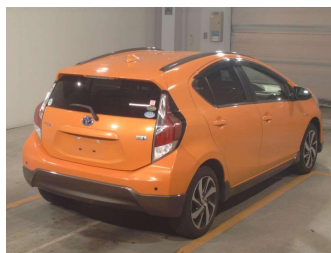

# 2015 Toyota Aqua

**Purchase Price** **POA**  
Includes GST, Registration & Licensing

Finance may be available on this vehicle. Ask one of our friendly staff for more information.

Gain peace of mind with Mechanical Breakdown Insurance. **Ask us how.**

**Top features**

None Listed

Body Style  
-

Odometer  
**57,195 km**

Engine  
**1500 cc**

Fuel Type  
**Hybrid**

Transmission  
**CVT**

Wheels  
-

VIN  
-

Interior  
-

Safety  
  
Based on 2023 UCSR rating for 12-20 models

Reg No.  
-

Ext Colour  
**Orange**

History  
**Ex-Overseas**

Seats  
-

CO2 Emissions  
**★★★★☆**  
**92 grams/km**