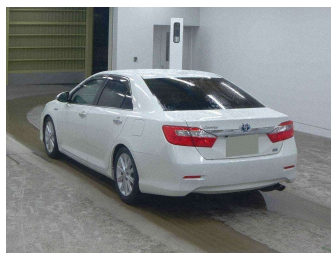

2013 Toyota Camry

Purchase Price **POA**
Includes GST, Registration & Licensing

Finance may be available on this vehicle. Ask one of our friendly staff for more information.

Gain peace of mind with Mechanical Breakdown Insurance. **Ask us how.**

Top features
None Listed

Body Style

-

Odometer
51,034 km

Engine
2500 cc

Fuel Type
Hybrid

Transmission
CVT

Wheels
-