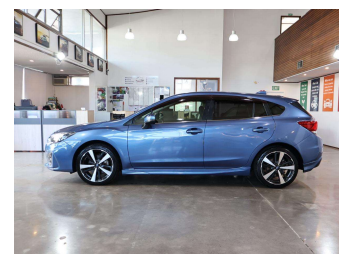

# 2017 Subaru Impreza SPORTS 2.0I-S EYESIGHT 4WD

**Purchase Price** **\$15,980**

Includes GST  
Excludes on-road costs of \$695

Finance may be available on this vehicle. Ask one of our friendly staff for more information.

Gain peace of mind with Mechanical Breakdown Insurance. **Ask us how.**

**Top features**

None Listed

**Body Style**  
5 door, Hatchback

**Odometer**  
78,000 km

**Engine**  
2000 cc, Internal Combustion

**Fuel Type**  
Petrol

**Transmission**  
Automatic, 4WD

**Wheels**  
18", Factory Alloys

**VIN**  
7AT0GF09X26014942

**Interior**  
Black, Plastic

**Safety**

Based on 2025 UCSR rating for 16-23 models

**Reg No.**  
-

**Ext Colour**  
Blue