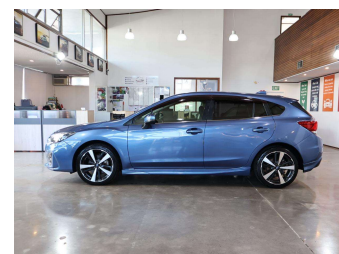

2017 Subaru Impreza SPORTS 2.0I-S EYESIGHT 4WD

Purchase Price **\$15,980**

Includes GST
Excludes on-road costs of \$695

Finance may be available on this vehicle. Ask one of our friendly staff for more information.

Gain peace of mind with Mechanical Breakdown Insurance. **Ask us how.**

Top features

None Listed

Body Style
5 door, Hatchback

Odometer
78,000 km

Engine
2000 cc, Internal Combustion

Fuel Type
Petrol

Transmission
Automatic, 4WD

Wheels
18", Factory Alloys

VIN
7AT0GF09X26014942

Interior
Black, Plastic

Safety

Based on 2025 UCSR rating for 16-23 models

Reg No.
-

Ext Colour
Blue

History
Ex-Overseas