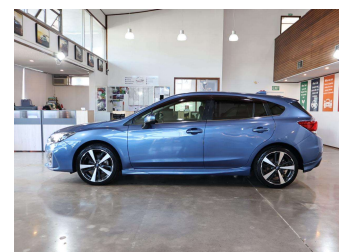

# 2017 Subaru Impreza SPORTS 2.0I-S EYESIGHT 4WD

**Purchase Price** **\$15,980**

Includes GST  
Excludes on-road costs of \$695

Finance may be available on this vehicle. Ask one of our friendly staff for more information.

Gain peace of mind with Mechanical Breakdown Insurance. **Ask us how.**

**Top features**

None Listed

**Body Style**  
5 door, Hatchback

**Odometer**  
78,000 km

**Engine**  
2000 cc, Internal Combustion

**Fuel Type**  
Petrol

**Transmission**  
Automatic, 4WD

**Wheels**  
18", Factory Alloys

**VIN**  
7AT0GF09X26014942

**Interior**  
Black, Plastic

**Safety**

Based on 2025 UCSR rating for 16-23 models

**Reg No.**  
-

**Ext Colour**  
Blue