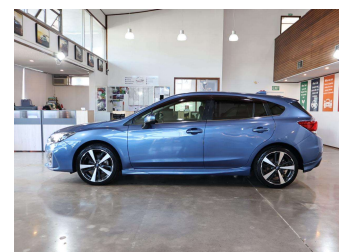

2017 Subaru Impreza SPORTS 2.0I-S EYESIGHT 4WD

Purchase Price **\$15,980**

Includes GST
Excludes on-road costs of \$695

Finance may be available on this vehicle. Ask one of our friendly staff for more information.

Gain peace of mind with Mechanical Breakdown Insurance. **Ask us how.**

Top features

None Listed

Body Style
5 door, Hatchback

Odometer
78,000 km

Engine
2000 cc, Internal Combustion

Fuel Type
Petrol

Transmission
Automatic, 4WD

Wheels
18", Factory Alloys

VIN
7AT0GF09X26014942

Interior
Black, Plastic

Safety

Based on 2025 UCSR rating for 16-23 models

Reg No.
-

Ext Colour
Blue

History
Ex-Overseas