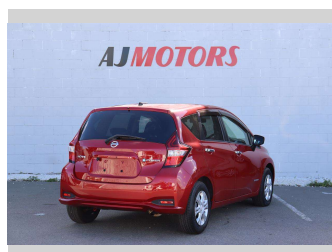

# 2017 Nissan Note E-POWER X

**Purchase Price** **\$14,980**

Includes GST  
Excludes on-road costs of \$695

Finance may be available on this vehicle. Ask one of our friendly staff for more information.

Gain peace of mind with Mechanical Breakdown Insurance. **Ask us how.**

Body Style  
**4 door, Hatchback**

Odometer  
**41,000 km**

Engine  
**1200 cc, Hybrid**

Fuel Type  
**Hybrid**

Transmission  
**Automatic, 2WD**

Wheels  
**14", Hubcap**

VIN  
**7AT0DH79X25050635**

Interior  
**Black**