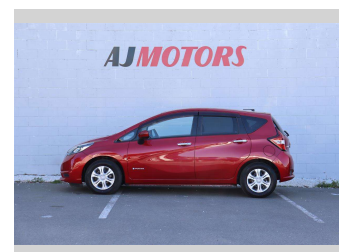

# 2017 Nissan Note E-POWER X

**Purchase Price** **\$14,980**

Includes GST  
Excludes on-road costs of \$695

Finance may be available on this vehicle. Ask one of our friendly staff for more information.

Gain peace of mind with Mechanical Breakdown Insurance. **Ask us how.**

Body Style  
**4 door, Hatchback**

Odometer  
**41,000 km**

Engine  
**1200 cc, Hybrid**

Fuel Type  
**Hybrid**

Transmission  
**Automatic, 2WD**

Wheels  
**14", Hubcap**

VIN  
**7AT0DH79X25050635**

Interior  
**Black**