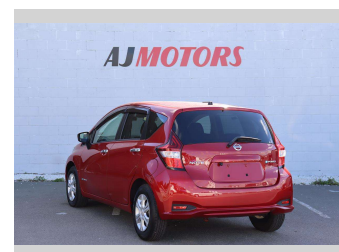

# 2017 Nissan Note E-POWER X

**Purchase Price** **\$14,980**

Includes GST  
Excludes on-road costs of \$695

Finance may be available on this vehicle. Ask one of our friendly staff for more information.

Gain peace of mind with Mechanical Breakdown Insurance. **Ask us how.**

Body Style  
**4 door, Hatchback**

Odometer  
**41,000 km**

Engine  
**1200 cc, Hybrid**

Fuel Type  
**Hybrid**

Transmission  
**Automatic, 2WD**

Wheels  
**14", Hubcap**

VIN  
**7AT0DH79X25050635**

Interior  
**Black**