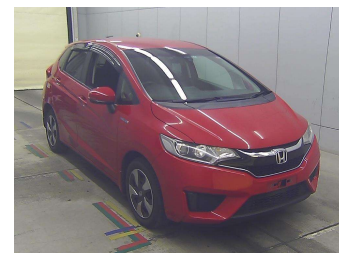

2017 Honda Fit

Purchase Price **POA**
Includes GST, Registration & Licensing

Finance may be available on this vehicle. Ask one of our friendly staff for more information.

Gain peace of mind with Mechanical Breakdown Insurance. **Ask us how.**

Top features
None Listed

Body Style

-

Odometer
91,348 km

Engine
1500 cc

Fuel Type
Hybrid

Transmission
CVT

Wheels
-