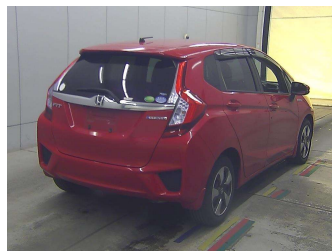

2017 Honda Fit

Purchase Price **POA**
Includes GST, Registration & Licensing

Finance may be available on this vehicle. Ask one of our friendly staff for more information.

Gain peace of mind with Mechanical Breakdown Insurance. **Ask us how.**

Top features
None Listed

Body Style

-

Odometer
91,348 km

Engine
1500 cc

Fuel Type
Hybrid

Transmission
CVT

Wheels
-

VIN
-

Interior
-

Safety
-

Reg No.

-

Ext Colour
Red

History
Ex-Overseas

Seats
-

CO2 Emissions
-

Energy Economy

-

Stock ID: 20578

AJ Motors East Tamaki | Phone 0800 566 789 | Email easttamaki@ajmotors.co.nz
53 Springs Road, East Tamaki, Auckland 2013, New Zealand
www.ajmotors.co.nz