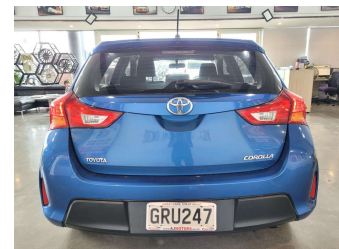

2013 Toyota Corolla GX 1.8P / NZ NEW!

Purchase Price **\$14,980**

Includes GST
Excludes on-road costs of \$695

Finance may be available on this vehicle. Ask one of our friendly staff for more information.

Body Style
5 door, Hatchback

Odometer
97,800 km

Engine
1798 cc, Internal Combustion

Fuel Type
Petrol

Transmission
Automatic, Front Wheel

Wheels
16", Custom Alloys

VIN
JTNKU3JE20J009331

Interior
Black, Plastic