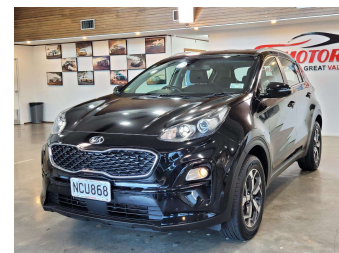

2020 Kia Sportage Urban LX (NZ New)

Purchase Price **\$24,980**

Includes GST
Excludes on-road costs of \$695

Finance may be available on this vehicle. Ask one of our friendly staff for more information.

Gain peace of mind with Mechanical Breakdown Insurance. **Ask us how.**

Body Style
5 door, RV/SUV

Odometer
46,250 km

Engine
1999 cc, Internal Combustion

Fuel Type
Petrol

Transmission
Automatic, Front Wheel

Wheels
17", Factory Alloys

VIN
KNAPM81AMM7879109

Interior
Black, Plastic