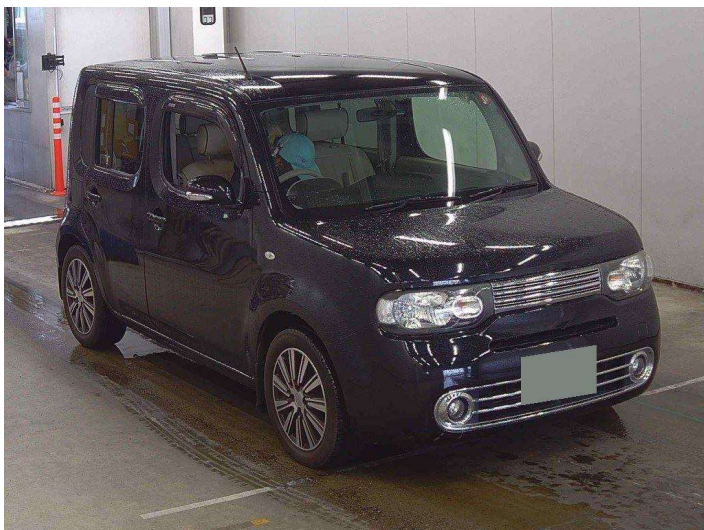

2017 Nissan Cube

Purchase Price **POA**
Includes GST, Registration & Licensing

Finance may be available on this vehicle. Ask one of our friendly staff for more information.

Gain peace of mind with Mechanical Breakdown Insurance. **Ask us how.**

Top features
None Listed

Body Style
-
Odometer
79,570 km
Engine
1500 cc
Fuel Type
Petrol
Transmission
CVT
Wheels
-
VIN
-
Interior
-
Safety
-

Reg No.
-
Ext Colour
Black
History
Ex-Overseas
Seats
-
CO2 Emissions
-
Energy Economy
-