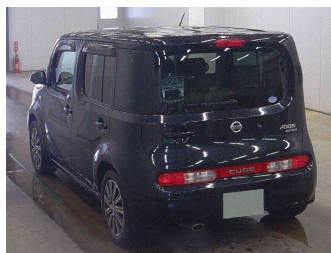

2017 Nissan Cube

Purchase Price **POA**
Includes GST, Registration & Licensing

Finance may be available on this vehicle. Ask one of our friendly staff for more information.

Gain peace of mind with Mechanical Breakdown Insurance. **Ask us how.**

Top features
None Listed

Body Style
-
Odometer
79,570 km
Engine
1500 cc
Fuel Type
Petrol
Transmission
CVT
Wheels
-
VIN
-
Interior
-
Safety
-

Reg No.
-
Ext Colour
Black
History
Ex-Overseas
Seats
-
CO2 Emissions
-
Energy Economy
-