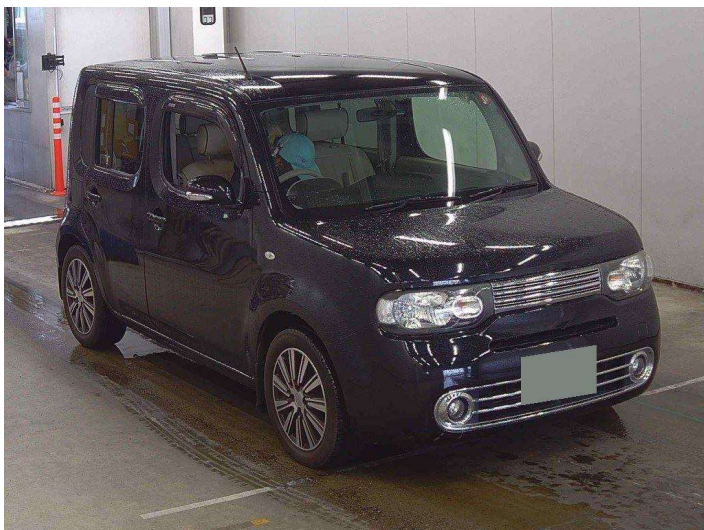

# 2017 Nissan Cube

**Purchase Price** **POA**  
Includes GST, Registration & Licensing

Finance may be available on this vehicle. Ask one of our friendly staff for more information.

Gain peace of mind with Mechanical Breakdown Insurance. **Ask us how.**

**Top features**  
None Listed

Body Style	-
Odometer	<b>79,570 km</b>
Engine	<b>1500 cc</b>
Fuel Type	<b>Petrol</b>
Transmission	<b>CVT</b>
Wheels	-
VIN	-
Interior	-
Safety	-

Reg No.	-
Ext Colour	<b>Black</b>
History	<b>Ex-Overseas</b>
Seats	-
CO2 Emissions	-
Energy Economy	-