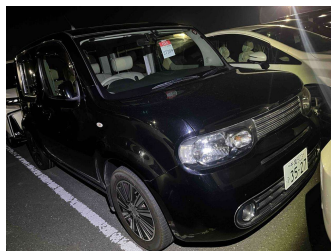

# 2017 Nissan Cube

**Purchase Price** **POA**  
Includes GST, Registration & Licensing

Finance may be available on this vehicle. Ask one of our friendly staff for more information.

Gain peace of mind with Mechanical Breakdown Insurance. **Ask us how.**

**Top features**  
None Listed

Body Style	-
Odometer	<b>79,570 km</b>
Engine	<b>1500 cc</b>
Fuel Type	<b>Petrol</b>
Transmission	<b>CVT</b>
Wheels	-
VIN	-
Interior	-
Safety	-

Reg No.	-
Ext Colour	<b>Black</b>
History	<b>Ex-Overseas</b>
Seats	-
CO2 Emissions	-
Energy Economy	-