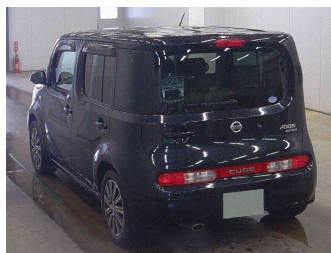

# 2017 Nissan Cube

**Purchase Price** **POA**  
Includes GST, Registration & Licensing

Finance may be available on this vehicle. Ask one of our friendly staff for more information.

Gain peace of mind with Mechanical Breakdown Insurance. **Ask us how.**

**Top features**  
None Listed

Body Style	-
Odometer	<b>79,570 km</b>
Engine	<b>1500 cc</b>
Fuel Type	<b>Petrol</b>
Transmission	<b>CVT</b>
Wheels	-
VIN	-
Interior	-
Safety	-

Reg No.	-
Ext Colour	<b>Black</b>
History	<b>Ex-Overseas</b>
Seats	-
CO2 Emissions	-
Energy Economy	-