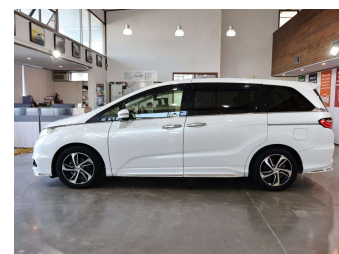

2014 Honda Odyssey ABSOLUTE 8 SEATER

Purchase Price **POA**
Includes GST, Registration & Licensing

Finance may be available on this vehicle. Ask one of our friendly staff for more information.

Gain peace of mind with Mechanical Breakdown Insurance. **Ask us how.**

Top features
None Listed

Body Style
5 door, Station Wagon

Odometer
100,350 km

Engine
2400 cc, Internal Combustion

Fuel Type
Petrol

Transmission
Automatic, Front Wheel

Wheels
17", Factory Alloys

VIN
7AT08G61X26018604

Interior
Black, Plastic

Safety

Based on 2025 UCSR rating for 13-21 models

Reg No.
-

Ext Colour
pearl

History
Ex-Overseas

Seats
8 seats, leather & fabric

CO2 Emissions
★ ★ ★ ★ ☆ ☆ ☆
190 grams/km