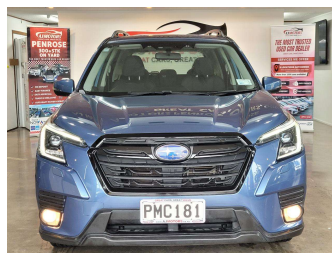

# 2022 Subaru Forester 2.5P/4WD (NZ New)

**Purchase Price** **\$26,980**  
Includes GST  
Excludes on-road costs of \$695

Finance may be available on this vehicle. Ask one of our friendly staff for more information.

Body Style  
**5 door, RV/SUV**

Odometer  
**83,000 km**

Engine  
**2498 cc, Internal Combustion**

Fuel Type  
**Petrol**

Transmission  
**Automatic, 4WD**

Wheels  
**17", Factory Alloys**

VIN  
**JF2SK9KL5NG082877**

Interior  
**Black, Plastic**

Safety

Based on 2019 ANCAP rating for 18-25 models

Reg No.  
**PMC181**

Ext Colour  
**Blue**

History  
**NZ New**

Seats  
**5 seats, Fabric**

CO2 Emissions  
**★★★★☆**  
**187 grams/km**