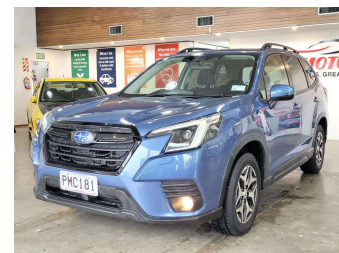

# 2022 Subaru Forester 2.5P/4WD (NZ New)

**Purchase Price** **\$26,980**  
Includes GST  
Excludes on-road costs of \$695

Finance may be available on this vehicle. Ask one of our friendly staff for more information.

Body Style  
**5 door, RV/SUV**

Odometer  
**83,000 km**

Engine  
**2498 cc, Internal Combustion**

Fuel Type  
**Petrol**

Transmission  
**Automatic, 4WD**

Wheels  
**17", Factory Alloys**

VIN  
**JF2SK9KL5NG082877**

Interior  
**Black, Plastic**

Safety

Based on 2019 ANCAP rating for 18-25 models

Reg No.  
**PMC181**

Ext Colour  
**Blue**

History  
**NZ New**

Seats  
**5 seats, Fabric**

CO2 Emissions  
**★★★★☆**  
**187 grams/km**