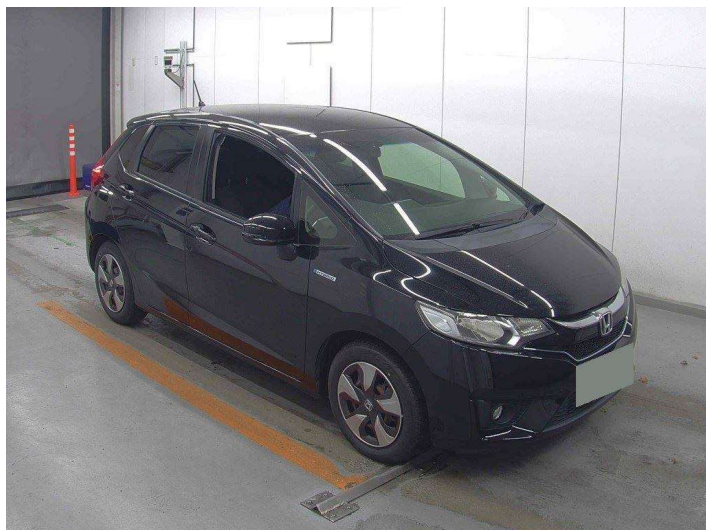

2016 Honda Fit

Purchase Price
Includes GST, Registration & Licensing

POA

Finance may be available on this vehicle. Ask one of our friendly staff for more information.

Gain peace of mind with Mechanical Breakdown Insurance. **Ask us how.**

Top features
None Listed

Body Style
-
Odometer
124,430 km
Engine
1500 cc
Fuel Type
Hybrid
Transmission
CVT
Wheels
-
VIN
-
Interior
-
Safety
-

Reg No.
-
Ext Colour
Black
History
Ex-Overseas
Seats
-
CO2 Emissions
-
Energy Economy
-