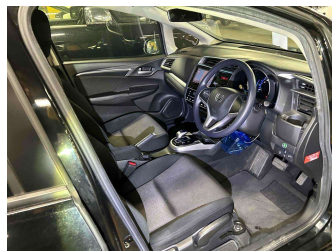

2016 Honda Fit

Purchase Price
Includes GST, Registration & Licensing

POA

Finance may be available on this vehicle. Ask one of our friendly staff for more information.

Gain peace of mind with Mechanical Breakdown Insurance. **Ask us how.**

Top features
None Listed

Body Style
-
Odometer
124,430 km
Engine
1500 cc
Fuel Type
Hybrid
Transmission
CVT
Wheels
-
VIN
-
Interior
-
Safety
-

Reg No.
-
Ext Colour
Black
History
Ex-Overseas
Seats
-
CO2 Emissions
-
Energy Economy
-