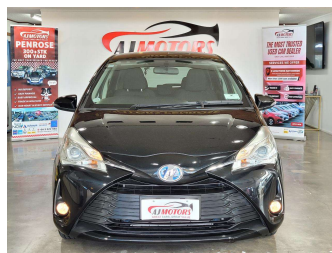

2017 Toyota Vitz 1.5L Petrol Hybrid

Purchase Price

\$13,980

Includes GST
Excludes on-road costs of \$695

Finance may be available on this vehicle. Ask one of our friendly staff for more information.

Gain peace of mind with Mechanical Breakdown Insurance. **Ask us how.**

Top features

None Listed

Body Style
5 door, Hatchback

Odometer
98,932 km

Engine
1500 cc, Hybrid

Fuel Type
Petrol

Transmission
Automatic, Front Wheel

Wheels
14", Steel Wheels

VIN
7AT0H63EX26022210

Interior
Black, Plastic

Safety

Based on 2025 UCSR rating for 11-20 models

Reg No.
-

Ext Colour
Black

History
Ex-Overseas

Seats
5 seats, Fabric