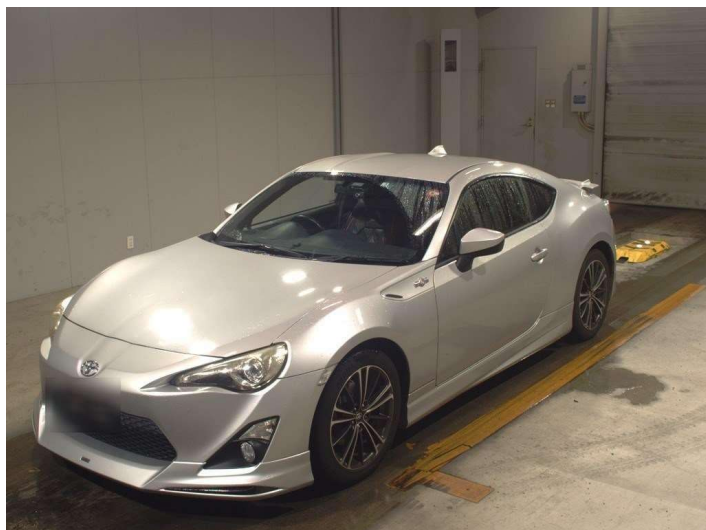

# 2013 Toyota 86 GT Limited

**Purchase Price** **POA**  
Includes GST, Registration & Licensing

Finance may be available on this vehicle. Ask one of our friendly staff for more information.

Gain peace of mind with Mechanical Breakdown Insurance. **Ask us how.**

**Top features**  
None Listed

Body Style	-
Odometer	<b>51,000 km</b>
Engine	<b>2000 cc</b>
Fuel Type	<b>Petrol</b>
Transmission	<b>Paddle Shift</b>
Wheels	-
VIN	-
Interior	-
Safety	-

Reg No.	-
Ext Colour	<b>Silver</b>
History	<b>Ex-Overseas</b>
Seats	-
CO2 Emissions	-
Energy Economy	-