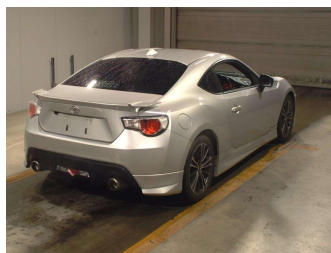

# 2013 Toyota 86 GT Limited

**Purchase Price** **POA**  
Includes GST, Registration & Licensing

Finance may be available on this vehicle. Ask one of our friendly staff for more information.

Gain peace of mind with Mechanical Breakdown Insurance. **Ask us how.**

**Top features**  
None Listed

Body Style	-
Odometer	<b>51,000 km</b>
Engine	<b>2000 cc</b>
Fuel Type	<b>Petrol</b>
Transmission	<b>Paddle Shift</b>
Wheels	-
VIN	-
Interior	-
Safety	-

Reg No.	-
Ext Colour	<b>Silver</b>
History	<b>Ex-Overseas</b>
Seats	-
CO2 Emissions	-
Energy Economy	-