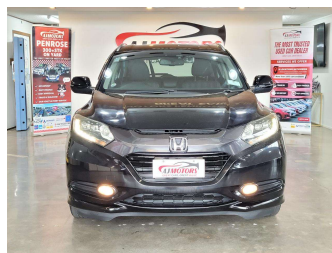

2016 Honda Vezel HYBRID Z

Purchase Price **\$18,980**

Includes GST
Excludes on-road costs of \$695

Finance may be available on this vehicle. Ask one of our friendly staff for more information.

Gain peace of mind with Mechanical Breakdown Insurance. **Ask us how.**

Body Style
5 door, RV/SUV

Odometer
112,348 km

Engine
1490 cc, Hybrid

Fuel Type
Petrol

Transmission
Automatic, Front Wheel

Wheels
16", Factory Alloys

VIN
7AT08GDHX25116676

Interior
Black, Plastic

Safety

Based on 2025 VSRR rating

Reg No.
-

Ext Colour
Black

History
Ex-Overseas

Seats
5 seats, leather & fabric

CO2 Emissions
★★★★☆
118 grams/km

Energy Economy
★★★★☆☆