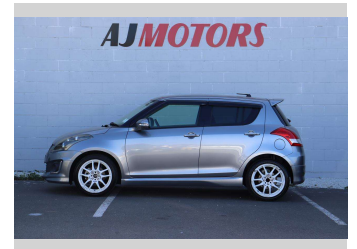

2015 Suzuki Swift RS Sport Rims

Purchase Price **\$12,980**

Includes GST
Excludes on-road costs of \$695

Finance may be available on this vehicle. Ask one of our friendly staff for more information.

Gain peace of mind with Mechanical Breakdown Insurance. **Ask us how.**

Body Style
4 door, Hatchback

Odometer
80,000 km

Engine
1200 cc, Internal Combustion

Fuel Type
Petrol

Transmission
Automatic, Front Wheel

Wheels
17", Custom Alloys

VIN
7AT0GK0CX23349270

Interior
Black, Plastic