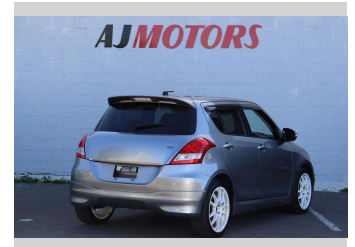

2015 Suzuki Swift RS Sport Rims

Purchase Price **\$12,488**

Includes GST
Excludes on-road costs of \$695

Finance may be available on this vehicle. Ask one of our friendly staff for more information.

Gain peace of mind with Mechanical Breakdown Insurance. **Ask us how.**

Body Style
4 door, Hatchback

Odometer
80,000 km

Engine
1200 cc, Internal Combustion

Fuel Type
Petrol

Transmission
Automatic, Front Wheel

Wheels
17", Custom Alloys

VIN
7AT0GK0CX23349270

Interior
Black, Plastic