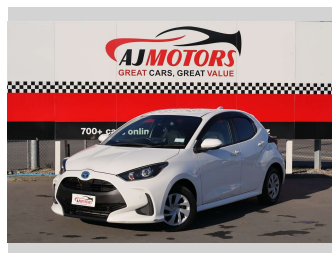

# 2021 Toyota Yaris 1.5L Petrol Hybrid

**Purchase Price** **POA**  
Includes GST, Registration & Licensing

Finance may be available on this vehicle. Ask one of our friendly staff for more information.

Gain peace of mind with Mechanical Breakdown Insurance. **Ask us how.**

Body Style  
**4 door, Hatchback**

Odometer  
**125,000 km**

Engine  
**1500 cc, Hybrid**

Fuel Type  
**Petrol**

Transmission  
**Automatic, 2WD**

Wheels  
**14"**

VIN  
**7AT0H64GX26048304**

Interior  
**Black**