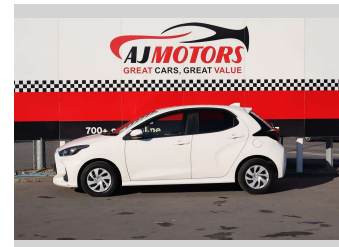

# 2021 Toyota Yaris 1.5L Petrol Hybrid

**Purchase Price** **POA**  
Includes GST, Registration & Licensing

Finance may be available on this vehicle. Ask one of our friendly staff for more information.

Gain peace of mind with Mechanical Breakdown Insurance. **Ask us how.**

Body Style  
**4 door, Hatchback**

Odometer  
**125,000 km**

Engine  
**1500 cc, Hybrid**

Fuel Type  
**Petrol**

Transmission  
**Automatic, 2WD**

Wheels  
**14"**

VIN  
**7AT0H64GX26048304**

Interior  
**Black**