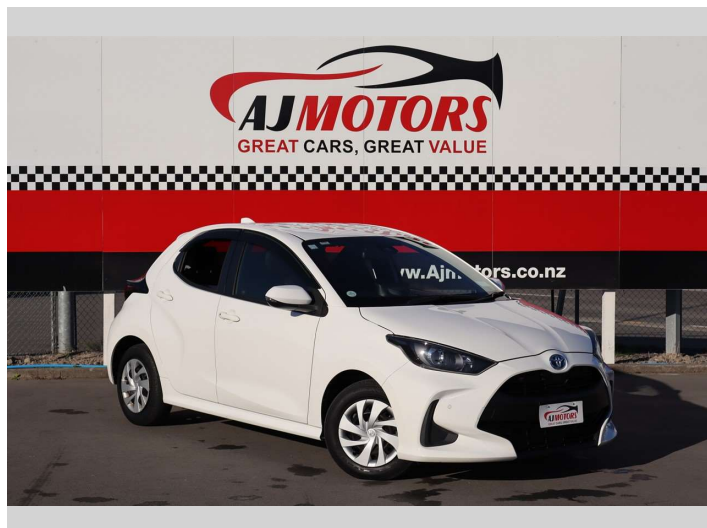

# 2021 Toyota Yaris 1.5L Petrol Hybrid

**Purchase Price** **POA**  
Includes GST, Registration & Licensing

Finance may be available on this vehicle. Ask one of our friendly staff for more information.

Gain peace of mind with Mechanical Breakdown Insurance. **Ask us how.**

Body Style  
**4 door, Hatchback**

Odometer  
**125,000 km**

Engine  
**1500 cc, Hybrid**

Fuel Type  
**Petrol**

Transmission  
**Automatic, 2WD**

Wheels  
**14"**

VIN  
**7AT0H64GX26048304**

Interior  
**Black**