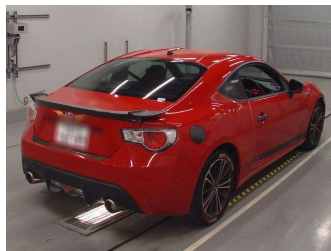

# 2013 Toyota 86

**Purchase Price**  
Includes GST, Registration & Licensing

**POA**

Finance may be available on this vehicle. Ask one of our friendly staff for more information.

Gain peace of mind with Mechanical Breakdown Insurance. **Ask us how.**

**Top features**

None Listed

Body Style

-

Odometer

**80,832 km**

Engine

**2000 cc**