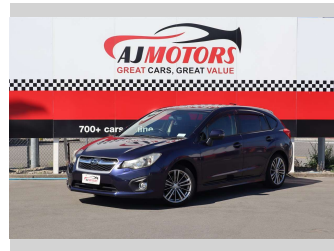

2012 Subaru Impreza SPORT 2.0I-L

Purchase Price **\$10,980**

Includes GST
Excludes on-road costs of \$695

Finance may be available on this vehicle. Ask one of our friendly staff for more information.

Gain peace of mind with Mechanical Breakdown Insurance. **Ask us how.**

Body Style
4 door, Hatchback

Odometer
83,700 km

Engine
1995 cc, Internal Combustion

Fuel Type
Petrol

Transmission
Automatic, 2WD

Wheels
17"

VIN
7AT0GF09X26003562

Interior
Black

Safety

Based on 2025 UCSR rating for 12-16 models

Reg No.
-

Ext Colour
Blue

History
Ex-Overseas

Seats
5 seats

CO2 Emissions
★★★★☆
156 grams/km

Energy Economy
★★★★☆☆