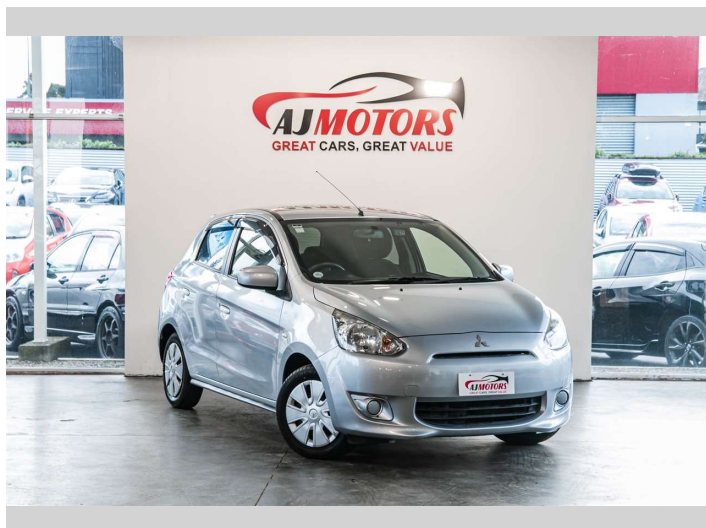

2015 Mitsubishi MIRAGE 5D LOW KMS / PUSH

Purchase Price **POA**
Includes GST, Registration & Licensing

Finance may be available on this vehicle. Ask one of our friendly staff for more information.

Gain peace of mind with Mechanical Breakdown Insurance. **Ask us how.**

Top features

- » Auto Lights
- » Central Locking
- » Power Mirrors
- » Power Steering
- » Power Windows
- » Push button start
- » Radio

Body Style
Hatchback

Odometer
25,000 km

Engine
1000 cc, Internal Combustion

Fuel Type
Petrol

Transmission
Automatic, 2WD

Wheels
-

VIN
7AT0CJ0AX26031491

Interior
-

Safety

Based on 2025 UCSR rating for 12-20 models

Reg No.
-

Ext Colour
Silver

History
Ex-Overseas

Seats
5 seats

CO2 Emissions
★★★★☆
122 grams/km

Energy Economy
★★★★☆☆
Annual fuel cost of \$1,800
4.6L per 100km

Cost per year is an estimate based on petrol price of \$2.80 per litre and an average distance of 14000 km. Emissions and Energy Economy figures standardised to 3P WLTP.