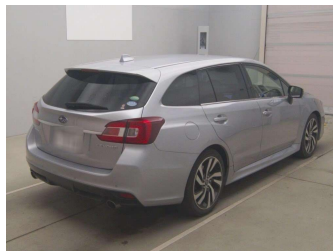

2017 Subaru Levorg

Purchase Price
Includes GST, Registration & Licensing

POA

Finance may be available on this vehicle. Ask one of our friendly staff for more information.

Gain peace of mind with Mechanical Breakdown Insurance. **Ask us how.**

Top features

None Listed

Body Style
-

Odometer
111,212 km

Engine
2000 cc

Fuel Type
Petrol

Transmission
Paddle Shift

Wheels
-