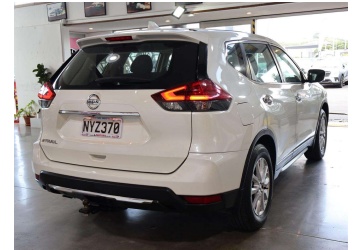

2022 Nissan X-Trail ST 2.5P/6CVT/SW/5DR

Purchase Price **\$24,980**

Includes GST
Excludes on-road costs of \$695

Finance may be available on this vehicle. Ask one of our friendly staff for more information.

Gain peace of mind with Mechanical Breakdown Insurance. **Ask us how.**

Top features

None Listed

Body Style
5 door, RV/SUV

Odometer
91,000 km

Engine
2488 cc, Internal Combustion

Fuel Type
Petrol

Transmission
Automatic, Front Wheel