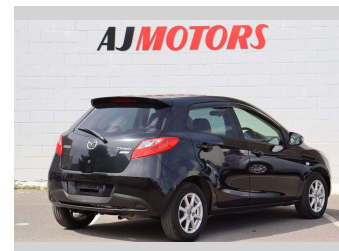

2014 Mazda Demio 13-SKYACTIVE

Purchase Price **\$11,980**
Includes GST
 Excludes on-road costs of \$695

Finance may be available on this vehicle. Ask one of our friendly staff for more information.

Gain peace of mind with Mechanical Breakdown Insurance. **Ask us how.**

Body Style
4 door, Hatchback

Odometer
31,000 km

Engine
1300 cc, Internal Combustion

Fuel Type
Petrol

Transmission
Automatic, Front Wheel

Wheels
14", Factory Alloys

VIN
7AT0C12HX23171644

Interior
Grey, Plastic