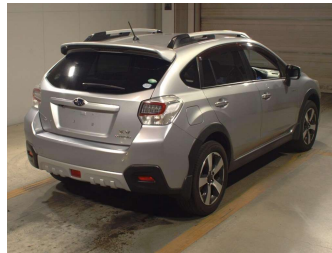

2014 Subaru XV 2.0I-L EYESIGHT 4WD

Purchase Price **POA**
Includes GST, Registration & Licensing

Finance may be available on this vehicle. Ask one of our friendly staff for more information.

Gain peace of mind with Mechanical Breakdown Insurance. **Ask us how.**

Top features
None Listed

Body Style	-
Odometer	90,000 km
Engine	2000 cc
Fuel Type	Hybrid
Transmission	Paddle Shift
Wheels	-
VIN	-
Interior	-
Safety	-

Reg No.	-
Ext Colour	Silver
History	Ex-Overseas
Seats	-
CO2 Emissions	-
Energy Economy	-