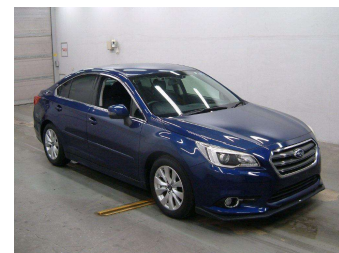

2014 Subaru Legacy B4 BASE GRADE

Purchase Price **POA**
Includes GST, Registration & Licensing

Finance may be available on this vehicle. Ask one of our friendly staff for more information.

Gain peace of mind with Mechanical Breakdown Insurance. **Ask us how.**

Top features
None Listed

Body Style

-

Odometer

75,000 km

Engine

2500 cc

Fuel Type

Petrol

Transmission

CVT

Wheels

-

VIN

-

Interior