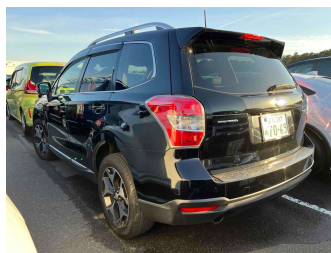

2014 Subaru Forester

Purchase Price
Includes GST, Registration & Licensing

POA

Finance may be available on this vehicle. Ask one of our friendly staff for more information.

Gain peace of mind with Mechanical Breakdown Insurance. **Ask us how.**

Top features

None Listed

Body Style
-

Odometer
89,170 km

Engine
2000 cc

Fuel Type
Petrol

Transmission
CVT

Wheels
-

VIN
-

Interior
-

Safety
-

Reg No.
-

Ext Colour
Black

History
Ex-Overseas

Seats
-

CO2 Emissions
-

Energy Economy
-

Stock ID: 19749

AJ Motors East Tamaki | Phone 0800 566 789 | Email easttamaki@ajmotors.co.nz
53 Springs Road, East Tamaki, Auckland 2013, New Zealand
www.ajmotors.co.nz