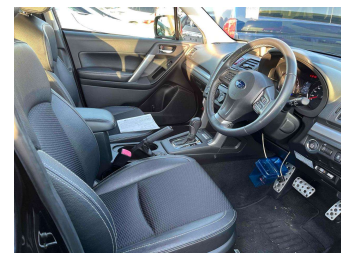

2014 Subaru Forester

Purchase Price
Includes GST, Registration & Licensing

POA

Finance may be available on this vehicle. Ask one of our friendly staff for more information.

Gain peace of mind with Mechanical Breakdown Insurance. **Ask us how.**

Top features

None Listed

Body Style
-

Odometer
89,170 km

Engine
2000 cc

Fuel Type
Petrol

Transmission
CVT

Wheels
-

VIN
-

Interior
-

Safety
-

Reg No.
-

Ext Colour
Black

History
Ex-Overseas

Seats
-

CO2 Emissions
-