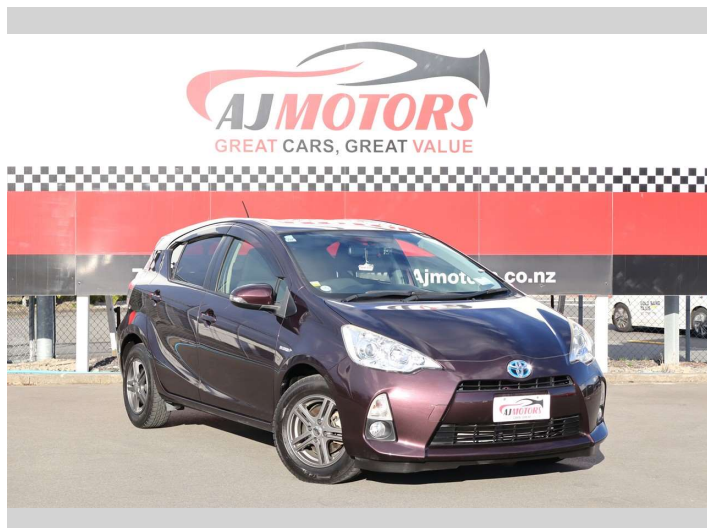

2014 Toyota Aqua 1.5L Petrol Hybrid

Purchase Price **POA**
Includes GST, Registration & Licensing

Finance may be available on this vehicle. Ask one of our friendly staff for more information.

Gain peace of mind with Mechanical Breakdown Insurance. **Ask us how.**

Body Style
5 door, Hatchback

Odometer
111,400 km

Engine
1500 cc, Petrol hybrid

Fuel Type
Petrol

Transmission
Automatic, 2WD

Wheels
14"

VIN
7AT0H65YX26332434

Interior
Black and grey

Safety

Based on 2025 UCSR rating for 12-20 models

Reg No.

-

Ext Colour
Purple

History
Ex-Overseas

Seats
5 seats

CO2 Emissions
★★★★☆
86 grams/km