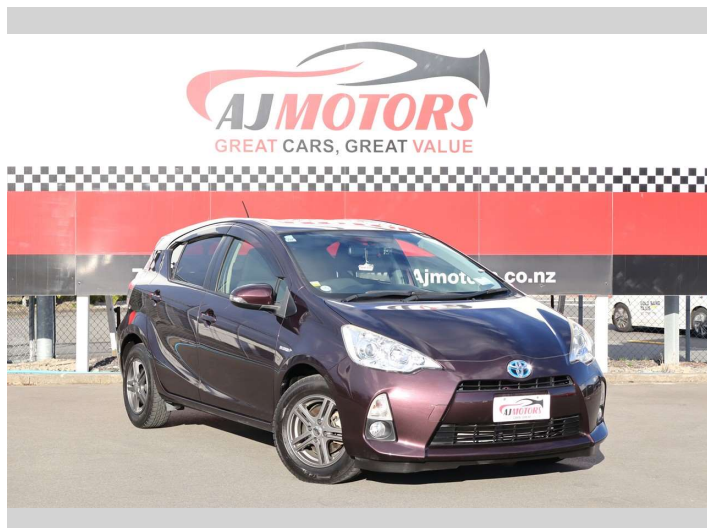

# 2014 Toyota Aqua S Push Start

**Purchase Price** **\$10,980**

Includes GST  
Excludes on-road costs of \$695

Finance may be available on this vehicle. Ask one of our friendly staff for more information.

**Body Style**  
**5 door, Hatchback**

**Odometer**  
**111,400 km**

**Engine**  
**1500 cc, Petrol hybrid**

**Fuel Type**  
**Petrol**

**Transmission**  
**Automatic, 2WD**

**Wheels**  
**14"**

**VIN**  
**7AT0H65YX26332434**

**Interior**  
**Black and grey**

**Safety**

Based on 2025 UCSR rating for 12-20 models

**Reg No.**

-

**Ext Colour**  
**Purple**

**History**  
**Ex-Overseas**

**Seats**  
**5 seats**