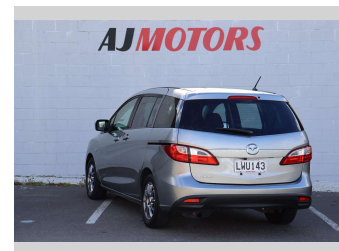

2014 Mazda Premacy 2.0 7 seaters

Purchase Price **\$8,988**
Includes GST
 Excludes on-road costs of \$295

Finance may be available on this vehicle. Ask one of our friendly staff for more information.

Gain peace of mind with Mechanical Breakdown Insurance. **Ask us how.**

Body Style
4 door, Station Wagon

Odometer
120,000 km

Engine
2000 cc, Internal Combustion

Fuel Type
Petrol

Transmission
Automatic, Front Wheel

Wheels
15", Custom Alloys

VIN
7AT0C133X18123377

Interior
Black, Plastic