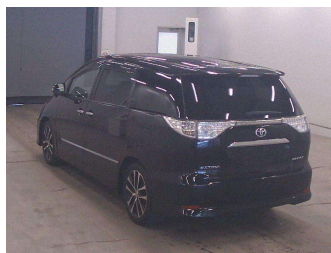

2015 Toyota Estima AERAS PREMIUM ED

Purchase Price **POA**
Includes GST, Registration & Licensing

Finance may be available on this vehicle. Ask one of our friendly staff for more information.

Gain peace of mind with Mechanical Breakdown Insurance. **Ask us how.**

Top features
None Listed

Body Style	-
Odometer	70,000 km
Engine	2400 cc
Fuel Type	Petrol
Transmission	CVT
Wheels	-
VIN	-
Interior	-
Safety	-

Reg No.	-
Ext Colour	Black
History	Ex-Overseas
Seats	-
CO2 Emissions	-
Energy Economy	-