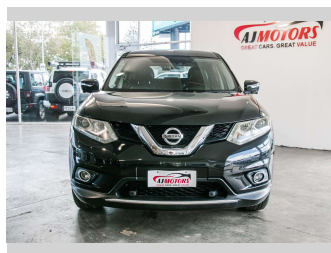

2014 Nissan X-Trail 7-Seat/360 Camera

Purchase Price **POA**
Includes GST, Registration & Licensing

Finance may be available on this vehicle. Ask one of our friendly staff for more information.

Gain peace of mind with Mechanical Breakdown Insurance. **Ask us how.**

Top features

None Listed

Body Style
Station Wagon

Odometer
66,000 km

Engine
2000 cc, Internal Combustion

Fuel Type
Petrol

Transmission
Automatic, 2WD

Wheels
-

VIN
7AT0DH6LX26000776

Interior
-

Safety

Based on 2025 UCSR rating for 14-22 models

Reg No.
-

Ext Colour
Black

History
Ex-Overseas

Seats
7 seats