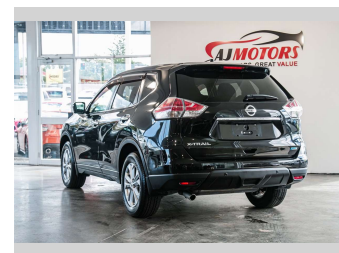

2014 Nissan X-Trail 7-Seat/360 Camera

Purchase Price **POA**
Includes GST, Registration & Licensing

Finance may be available on this vehicle. Ask one of our friendly staff for more information.

Gain peace of mind with Mechanical Breakdown Insurance. **Ask us how.**

Top features

None Listed

Body Style
Station Wagon

Odometer
66,000 km

Engine
2000 cc, Internal Combustion

Fuel Type
Petrol

Transmission
Automatic, 2WD

Wheels
-