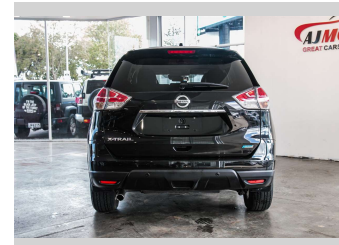

2014 Nissan X-Trail 7-Seat/360 Camera

Purchase Price **POA**
Includes GST, Registration & Licensing

Finance may be available on this vehicle. Ask one of our friendly staff for more information.

Gain peace of mind with Mechanical Breakdown Insurance. **Ask us how.**

Top features

None Listed

Body Style
Station Wagon

Odometer
66,000 km

Engine
2000 cc, Internal Combustion

Fuel Type
Petrol

Transmission
Automatic, 2WD

Wheels
-