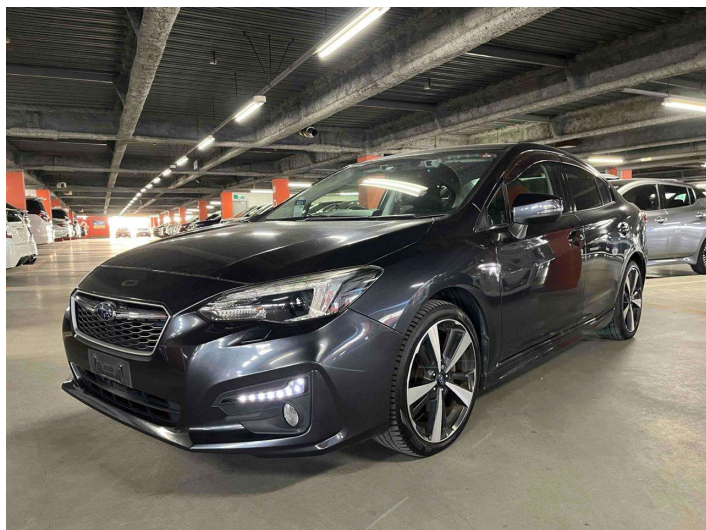

2017 Subaru Impreza

Purchase Price **POA**
Includes GST, Registration & Licensing

Finance may be available on this vehicle. Ask one of our friendly staff for more information.

Gain peace of mind with Mechanical Breakdown Insurance. **Ask us how.**

Top features

None Listed

Body Style
-
Odometer
127,678 km

Engine
2000 cc
Fuel Type
Petrol
Transmission
Paddle Shift

Wheels
-
VIN
-

Interior
-
Safety
-

Reg No.
-
Ext Colour
GRAY
History
Ex-Overseas
Seats
-
CO2 Emissions
-
Energy Economy
-