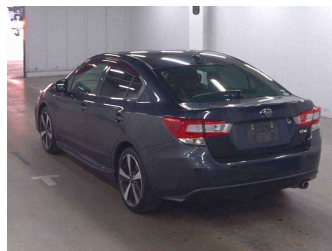

2017 Subaru Impreza

Purchase Price **POA**
Includes GST, Registration & Licensing

Finance may be available on this vehicle. Ask one of our friendly staff for more information.

Gain peace of mind with Mechanical Breakdown Insurance. **Ask us how.**

Top features

None Listed

Body Style
-
Odometer
127,678 km

Engine
2000 cc
Fuel Type
Petrol
Transmission
Paddle Shift

Wheels
-
VIN
-

Interior
-
Safety
-

Reg No.
-
Ext Colour
GRAY
History
Ex-Overseas
Seats
-
CO2 Emissions
-
Energy Economy
-