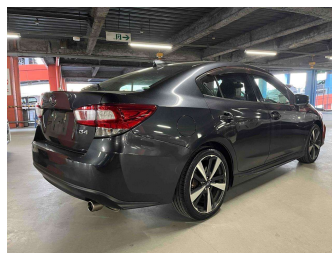

2017 Subaru Impreza

Purchase Price **POA**
Includes GST, Registration & Licensing

Finance may be available on this vehicle. Ask one of our friendly staff for more information.

Gain peace of mind with Mechanical Breakdown Insurance. **Ask us how.**

Top features

None Listed

Body Style
-
Odometer
127,678 km

Engine
2000 cc
Fuel Type
Petrol
Transmission
Paddle Shift

Wheels
-
VIN
-

Interior
-
Safety
-

Reg No.
-
Ext Colour
GRAY
History
Ex-Overseas
Seats
-
CO2 Emissions
-
Energy Economy
-