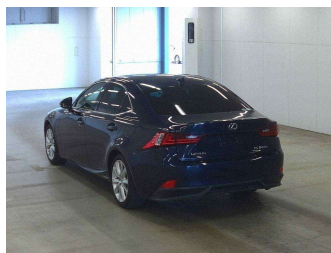

2015 Lexus IS 4D IS300H

Purchase Price **POA**
Includes GST, Registration & Licensing

Finance may be available on this vehicle. Ask one of our friendly staff for more information.

Gain peace of mind with Mechanical Breakdown Insurance. **Ask us how.**

Top features
None Listed

Body Style

-

Odometer
69,000 km

Engine
2500 cc

Fuel Type
Hybrid

Transmission
Paddle Shift

Wheels
-

VIN
-

Interior
-

Safety
-

Reg No.

-

Ext Colour
DARKBLUE

History
Ex-Overseas

Seats
-

CO2 Emissions
-

Energy Economy
-

Stock ID: 20202

AJ Motors West City | Phone 0800 566 789 | Email westcity@ajmotors.co.nz
437-441 Great North Road, Henderson, Auckland 0610, New Zealand
www.ajmotors.co.nz