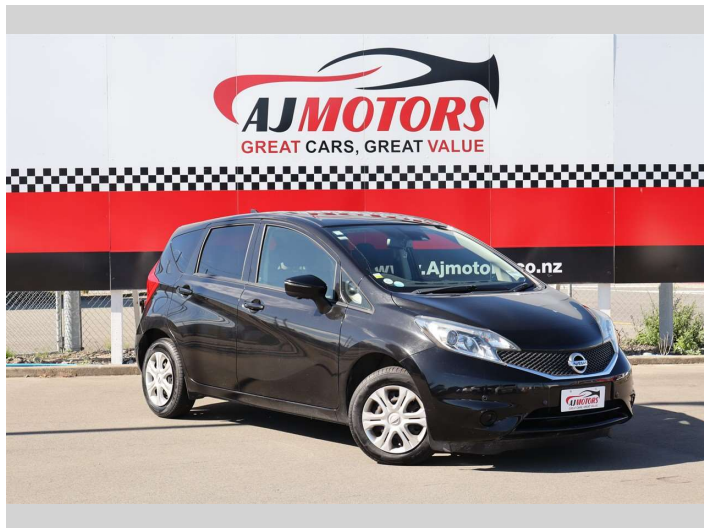

2015 Nissan Note X

Purchase Price **\$7,980**

Includes GST
Excludes on-road costs of \$295

Finance may be available on this vehicle. Ask one of our friendly staff for more information.

Gain peace of mind with Mechanical Breakdown Insurance. **Ask us how.**

Body Style
4 door, Hatchback

Odometer
131,300 km

Engine
1198 cc, Internal Combustion

Fuel Type
Petrol

Transmission
Automatic, 2WD

Wheels
14"

VIN
7AT0DH79X23437658

Interior
grey

Safety

Based on 2024 VSRR rating

Reg No.
PUC505

Ext Colour
Black

History
Ex-Overseas

Seats
5 seats

CO2 Emissions
★★★★☆
121 grams/km

Energy Economy
★★★★☆☆