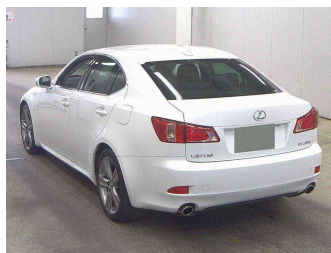

2012 Lexus IS

Purchase Price **POA**
Includes GST, Registration & Licensing

Finance may be available on this vehicle. Ask one of our friendly staff for more information.

Gain peace of mind with Mechanical Breakdown Insurance. **Ask us how.**

Top features
None Listed

Body Style

-

Odometer

61,040 km

Engine

2500 cc

Fuel Type