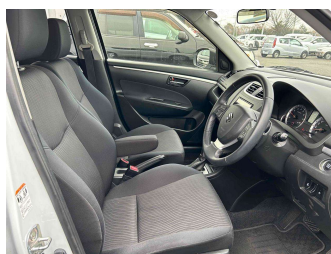

# 2012 Suzuki Swift XS

**Purchase Price** **POA**  
Includes GST, Registration & Licensing

Finance may be available on this vehicle. Ask one of our friendly staff for more information.

Gain peace of mind with Mechanical Breakdown Insurance. **Ask us how.**

**Top features**  
None Listed

Body Style

-

Odometer

**43,000 km**

Engine

**1200 cc**

Fuel Type