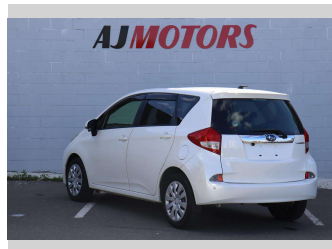

2013 Subaru Trezia 1.3I-L

Purchase Price **\$9,980**

Includes GST
Excludes on-road costs of \$695

Finance may be available on this vehicle. Ask one of our friendly staff for more information.

Gain peace of mind with Mechanical Breakdown Insurance. **Ask us how.**

Body Style
4 door, Hatchback

Odometer
29,000 km

Engine
1320 cc, Internal Combustion

Fuel Type
Petrol

Transmission
Automatic, Front Wheel

Wheels
16", Hubcap

VIN
7AT0GF24X23007891

Interior
Black, Plastic