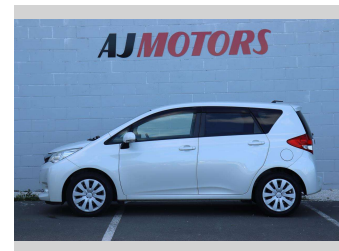

2013 Subaru Trezia 1.3I-L

Purchase Price **\$9,980**

Includes GST
Excludes on-road costs of \$695

Finance may be available on this vehicle. Ask one of our friendly staff for more information.

Gain peace of mind with Mechanical Breakdown Insurance. **Ask us how.**

Body Style
4 door, Hatchback

Odometer
29,000 km

Engine
1320 cc, Internal Combustion

Fuel Type
Petrol

Transmission
Automatic, Front Wheel

Wheels
16", Hubcap

VIN
7AT0GF24X23007891

Interior
Black, Plastic