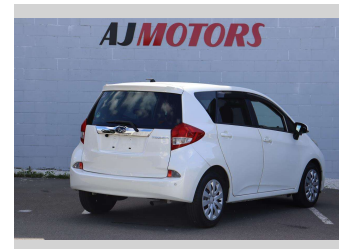

2013 Subaru Trezia 1.3I-L

Purchase Price **\$9,980**

Includes GST
Excludes on-road costs of \$695

Finance may be available on this vehicle. Ask one of our friendly staff for more information.

Gain peace of mind with Mechanical Breakdown Insurance. **Ask us how.**

Body Style
4 door, Hatchback

Odometer
29,000 km

Engine
1320 cc, Internal Combustion

Fuel Type
Petrol

Transmission
Automatic, Front Wheel

Wheels
16", Hubcap

VIN
7AT0GF24X23007891

Interior
Black, Plastic