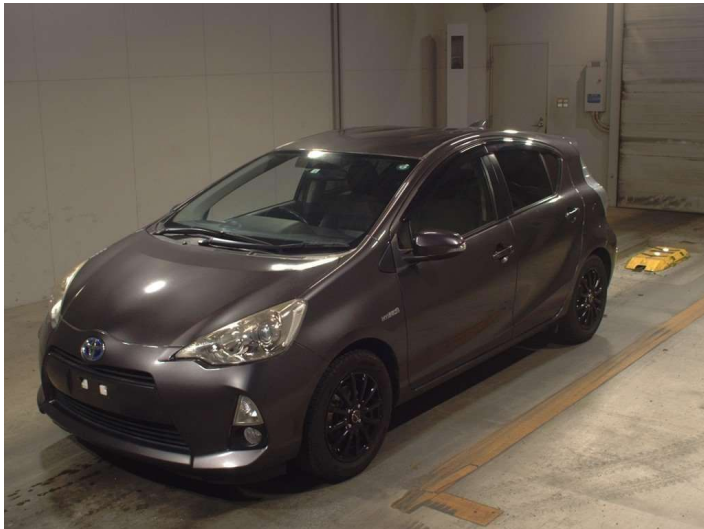

# 2014 Toyota Aqua G BLACK SOFT LEATHER

**Purchase Price** **POA**  
Includes GST, Registration & Licensing

Finance may be available on this vehicle. Ask one of our friendly staff for more information.

Gain peace of mind with Mechanical Breakdown Insurance. **Ask us how.**

**Top features**  
None Listed

|              |                   |
|--------------|-------------------|
| Body Style   | -                 |
| Odometer     | <b>121,000 km</b> |
| Engine       | <b>1500 cc</b>    |
| Fuel Type    | <b>Hybrid</b>     |
| Transmission | <b>CVT</b>        |
| Wheels       | -                 |
| VIN          | -                 |
| Interior     | -                 |
| Safety       | -                 |