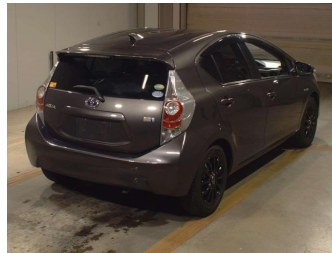

# 2014 Toyota Aqua G BLACK SOFT LEATHER

**Purchase Price** **POA**  
Includes GST, Registration & Licensing

Finance may be available on this vehicle. Ask one of our friendly staff for more information.

Gain peace of mind with Mechanical Breakdown Insurance. **Ask us how.**

**Top features**  
None Listed

|              |                   |
|--------------|-------------------|
| Body Style   | -                 |
| Odometer     | <b>121,000 km</b> |
| Engine       | <b>1500 cc</b>    |
| Fuel Type    | <b>Hybrid</b>     |
| Transmission | <b>CVT</b>        |
| Wheels       | -                 |
| VIN          | -                 |
| Interior     | -                 |
| Safety       | -                 |