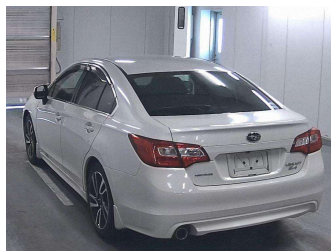

# 2014 Subaru Legacy

**Purchase Price**  
Includes GST, Registration & Licensing

**POA**

Finance may be available on this vehicle. Ask one of our friendly staff for more information.

Gain peace of mind with Mechanical Breakdown Insurance. **Ask us how.**

**Top features**  
None Listed

Body Style

-

Odometer

**113,080 km**

Engine

**2500 cc**

Fuel Type