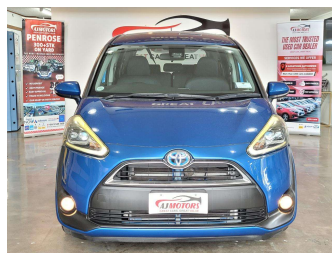

# 2016 Toyota Sienta HYBRID G

**Purchase Price**

**\$15,980**

Includes GST  
Excludes on-road costs of \$695

Finance may be available on this vehicle. Ask one of our friendly staff for more information.

Gain peace of mind with Mechanical Breakdown Insurance. **Ask us how.**

Body Style  
**5 door, Station Wagon**

Odometer  
**112,000 km**

Engine  
**1500 cc, Hybrid**

Fuel Type  
**Petrol**

Transmission  
**Automatic, Front Wheel**

Wheels  
**15", Steel Wheels**

VIN  
**7AT0H64YX25037388**

Interior  
**Black, Plastic**

Safety

Based on 2025 VSRR rating

Reg No.

-

Ext Colour  
**Blue**

History  
**Ex-Overseas**

Seats  
**7 seats, Fabric**