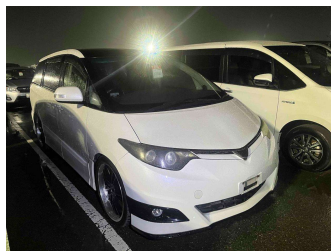

# 2008 Toyota Estima AERAS S PACKAGE

**Purchase Price** **POA**  
Includes GST, Registration & Licensing

Finance may be available on this vehicle. Ask one of our friendly staff for more information.

Gain peace of mind with Mechanical Breakdown Insurance. **Ask us how.**

**Top features**  
None Listed

Body Style	-
Odometer	<b>66,000 km</b>
Engine	<b>3500 cc</b>
Fuel Type	<b>Petrol</b>
Transmission	<b>CVT</b>
Wheels	-
VIN	-
Interior	-
Safety	-

Reg No.	-
Ext Colour	<b>PEARLWHITE</b>
History	<b>Ex-Overseas</b>
Seats	-
CO2 Emissions	-
Energy Economy	-