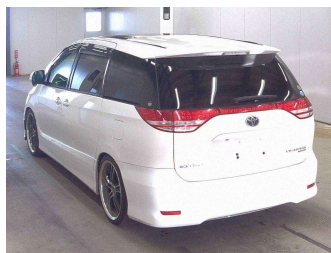

# 2008 Toyota Estima AERAS S PACKAGE

**Purchase Price** **POA**  
Includes GST, Registration & Licensing

Finance may be available on this vehicle. Ask one of our friendly staff for more information.

Gain peace of mind with Mechanical Breakdown Insurance. **Ask us how.**

**Top features**  
None Listed

Body Style	-
Odometer	<b>66,000 km</b>
Engine	<b>3500 cc</b>
Fuel Type	<b>Petrol</b>
Transmission	<b>CVT</b>
Wheels	-
VIN	-
Interior	-
Safety	-

Reg No.	-
Ext Colour	<b>PEARLWHITE</b>
History	<b>Ex-Overseas</b>
Seats	-
CO2 Emissions	-
Energy Economy	-