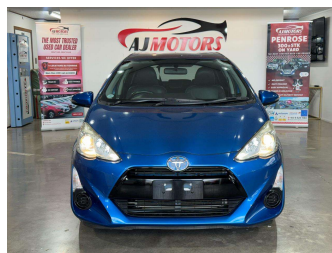

# 2015 Toyota Aqua 1.5 Hybrid / Rev Cam / Push

**Purchase Price** **\$11,980**

Includes GST  
Excludes on-road costs of \$695

Finance may be available on this vehicle. Ask one of our friendly staff for more information.

**Body Style**  
5 door, Hatchback

**Odometer**  
128,898 km

**Engine**  
1496 cc, Hybrid

**Fuel Type**  
Hybrid

**Transmission**  
Automatic, Front Wheel

**Wheels**  
15", Custom Alloys

**VIN**  
7AT0H65YX26411271

**Interior**  
Black, Plastic

**Safety**

Based on 2025 UCSR rating for 12-20 models

**Reg No.**  
-

**Ext Colour**  
Blue

**History**  
Ex-Overseas

**Seats**  
5 seats, Leather

**CO2 Emissions**  
★★★★☆  
92 grams/km