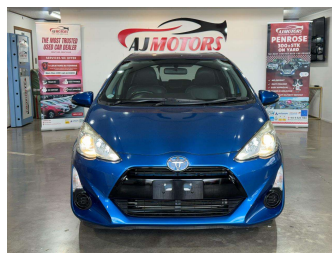

# 2015 Toyota Aqua 1.5 Hybrid / Rev Cam / Push

**Purchase Price** **\$11,980**

Includes GST  
Excludes on-road costs of \$695

Finance may be available on this vehicle. Ask one of our friendly staff for more information.

**Body Style**  
5 door, Hatchback

**Odometer**  
128,898 km

**Engine**  
1496 cc, Hybrid

**Fuel Type**  
Hybrid

**Transmission**  
Automatic, Front Wheel

**Wheels**  
15", Custom Alloys

**VIN**  
7AT0H65YX26411271

**Interior**  
Black, Plastic

**Safety**

Based on 2025 UCSR rating for 12-20 models

**Reg No.**  
-

**Ext Colour**  
Blue

**History**  
Ex-Overseas

**Seats**  
5 seats, Leather

**CO2 Emissions**  
★★★★☆  
92 grams/km