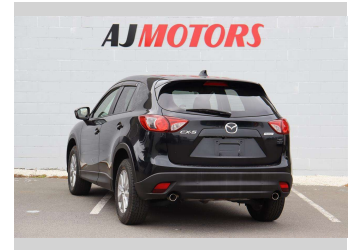

2014 Mazda CX-5 Skyactiv

Purchase Price **\$18,980**
Includes GST
 Excludes on-road costs of \$695

Finance may be available on this vehicle. Ask one of our friendly staff for more information.

Gain peace of mind with Mechanical Breakdown Insurance. **Ask us how.**

Body Style
4 door, RV/SUV

Odometer
92,000 km

Engine
2000 cc, Internal Combustion

Fuel Type
Petrol

Transmission
CVT, Front Wheel

Wheels
17", Factory Alloys

VIN
7AT0C144X24115886

Interior
Black, Plastic