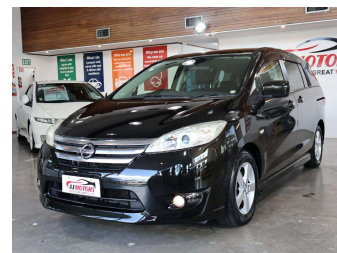

2013 Nissan Lafesta 7 Seats HIGHWAY STAR G

Purchase Price **\$8,980**

Includes GST
Excludes on-road costs of \$695

Finance may be available on this vehicle. Ask one of our friendly staff for more information.

Gain peace of mind with Mechanical Breakdown Insurance. **Ask us how.**

Top features

None Listed

Body Style
5 door, Station Wagon

Odometer
104,645 km

Engine
1990 cc, Internal Combustion

Fuel Type
Petrol

Transmission
Automatic, Front Wheel

Wheels
15", Factory Alloys

VIN
7AT0DH7DX26100601

Interior
Black, Plastic

Safety

Based on 2025 VSRR rating

Reg No.
-

Ext Colour
Black

History
Ex-Overseas

Seats
7 seats, Fabric

CO2 Emissions
★★★★☆
163 grams/km

Energy Economy
★★★☆☆☆
Annual fuel cost of \$2,740
7L per 100km

Cost per year is an estimate based on petrol price of \$2.80 per litre and an average distance of 14000 km. Emissions and Energy Economy figures standardised to 3P WLTP.