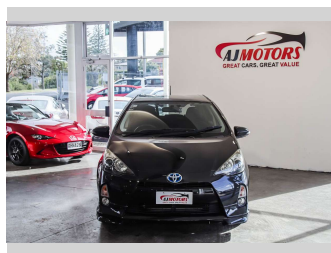

# 2013 Toyota Aqua 1.5 Hybrid / Alloy Wheels / Push

**Purchase Price** **POA**  
Includes GST, Registration & Licensing

Finance may be available on this vehicle. Ask one of our friendly staff for more information.

Gain peace of mind with Mechanical Breakdown Insurance. **Ask us how.**

**Top features**  
None Listed

Body Style  
**Hatchback**

Odometer  
**99,179 km**

Engine  
**1500 cc, Hybrid**

Fuel Type  
**Petrol**