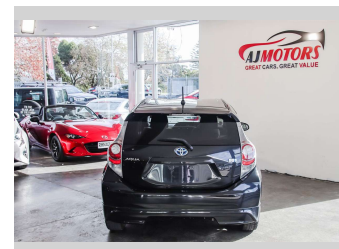

# 2013 Toyota Aqua 1.5 Hybrid / Alloy Wheels / Push

**Purchase Price** **POA**  
Includes GST, Registration & Licensing

Finance may be available on this vehicle. Ask one of our friendly staff for more information.

Gain peace of mind with Mechanical Breakdown Insurance. **Ask us how.**

**Top features**  
None Listed

Body Style  
**Hatchback**

Odometer  
**99,179 km**

Engine  
**1500 cc, Hybrid**

Fuel Type  
**Petrol**